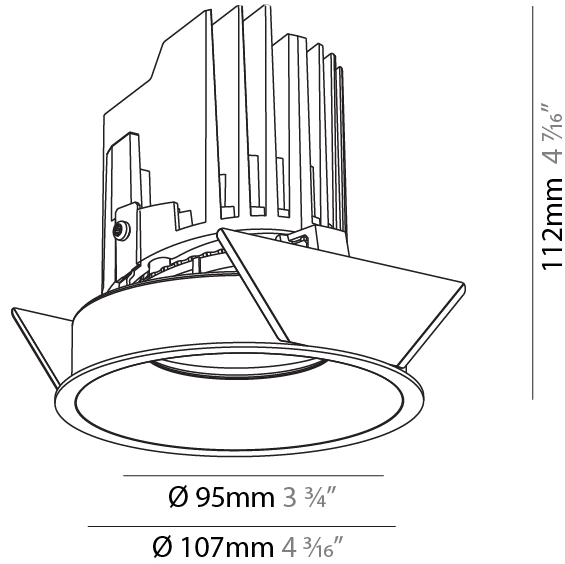

GENERAL

Series: Bioniq
Subseries: Bioniq Round Semi Adjustable
Brand: Prolicht
Division: Architectural
Mounting Type: Recessed
Mounting Location: Ceiling
Subcategory: Downlight

PHYSICAL

Shape: Round
Diameter (mm): 107
Diameter (in): 4 3/16
Height (mm): 112
Height (in): 4 7/16
Ceiling Thickness (mm): 10 / 12.5 / 15
Ceiling Thickness (in): 3/8 or 1/2 or 9/16
Min. Recessing Depth (mm): 130
Min. Recessing Depth (in): 5 1/8
Light Distribution: Adjustable / Downlight
Weight (kg): 0.435
Weight (lbs): 0.96
Fixture Finish: SSR / BKV / CWI / CRY / HAB / LAG / UFT / ITA / RUA / RUR / MIC / FTG / MYG / TWT / LOD / PUS / FRO / FUP / KIA / POP / BLS / SPG / MEY / GOH / GUM / CHC / COM / ABZ / JAG / OBR / MOS / ROR
Fixture Material: Aluminum Die Cast
Cut-out Measurements: 98mm / 3 7/8"

ELECTRICAL

Lamp Type: LED (Zhaga Standard)
Total Output Wattage (W): 15
Dimming: Dali Dimming
Driver Included: No
Driver Location: Recessed Housing
Driver Type: Constant Current - 120Vac
Housing: See components
Input Voltage (V): 120
Constant Current (MA): 350

LED

Number of LEDs: 1
Color Temperature (°K): Warm Dim
Max. Delivered Lumen (lm): 760
Nominal Lumen (lm): 1140
CRI: >90 CRI
Lamp Life (hrs): 50000

OPTICAL

Reflector: 20 / 40 / 60
Adjustability: Rotational 355°, Tilt 10°

RATINGS AND CERTIFICATIONS

Certified By: Certified for North American Standards
IP rating: IP20